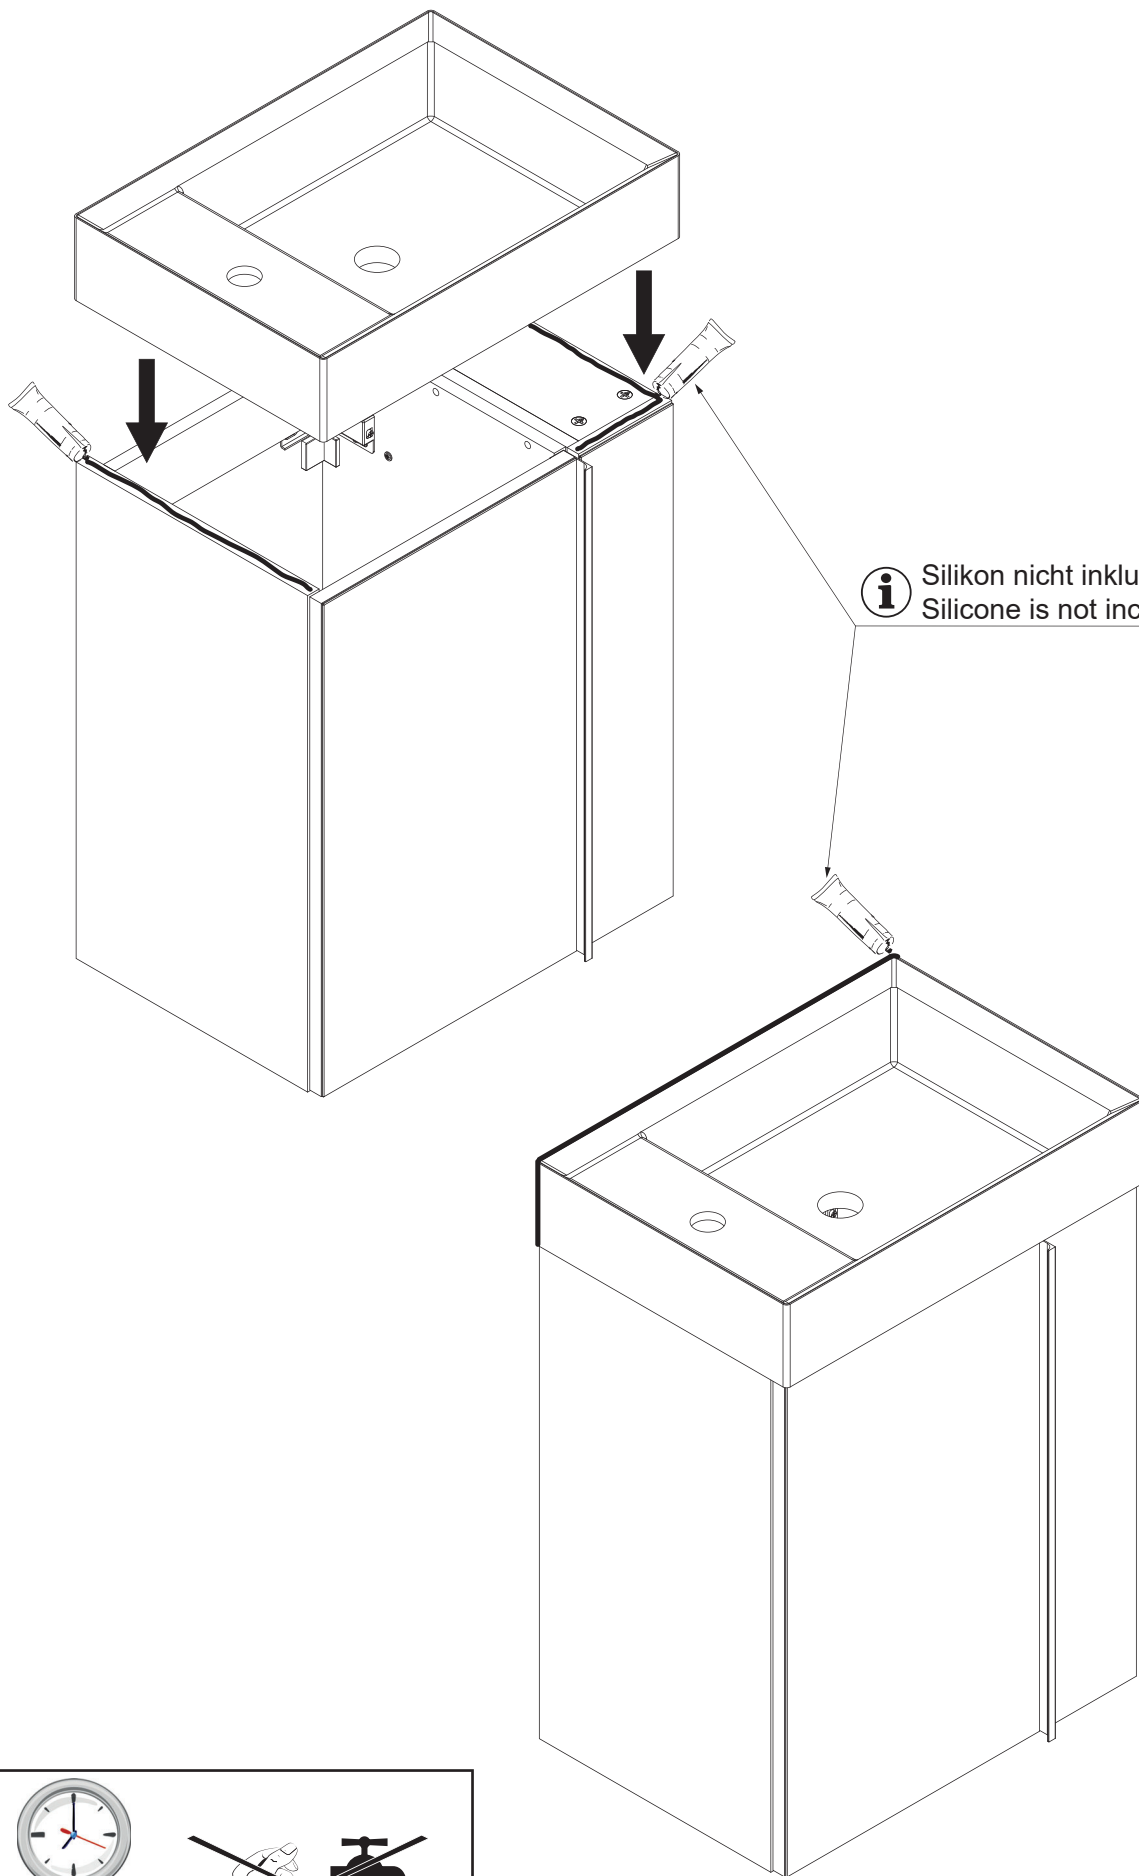

In compliance to the norm EN 14749 please make sure to built-in the additional wall-fastenings for sink cabinets and vanities. Attached wall-fastening-material is for massive walls only. For mounting on all other walls please use special dowels.

OFF = Oberkante fertiger Fußboden
Top edge of finished floor

Dämpfung aktiv / attenuation on

Dämpfung inaktiv / attenuation off

i Silikon nicht inklusive
Silicone is not included

24 h