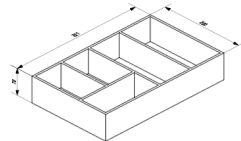

Lanzet®

LANZET Wohnideen fürs Bad

7069312

Schubkasten-Box; 5 Fächer; 170x321x70mm

7069412

Schubkasten-Box; 5 Fächer; 200x321x70mm

7069512

Schubkasten-Box; 6 Fächer; 260x321x70mm