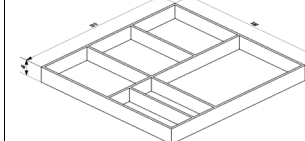

7069612

Schubkasten-Box; 6 Fächer; 380x370x45mm