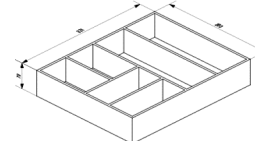

Lanzet®

LANZET Wohnideen fürs Bad

7069312

Schubkasten-Box; 5 Fächer; 170x321x70mm

7069412

Schubkasten-Box; 5 Fächer; 200x321x70mm

7069512

Schubkasten-Box; 6 Fächer; 260x321x70mm